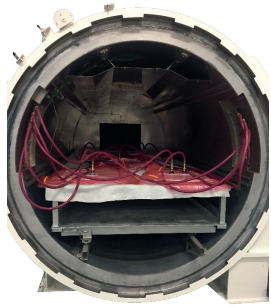

This autoclave hose is a convoluted stainless steel flexible hose, with an outer braid, stainless steel wire with an additional silicone layer around it to protect vacuum bag.

CONTACT DETAILS

Name :

First Name :

Company :

Phone :

E-mail :

Country :

Address :

LENGHT	<input type="text"/>
	0,2 to 50m
QUANTITY	<input type="text"/>

LEFT SIZE OF THE HOSE										
THREAD SIZE	1/4"	3/8"	1/2"	3/4"	THREAD TYPE	BSP	NPT	ELBOW	YES	NO
THREAD	MALE	FEMALE			BSP TYPE	BSPP	BSPT			

RIGHT SIZE OF THE HOSE										
THREAD SIZE	1/4"	3/8"	1/2"	3/4"	THREAD TYPE	BSP	NPT	ELBOW	YES	NO
THREAD	MALE	FEMALE			BSP TYPE	BSPP	BSPT			