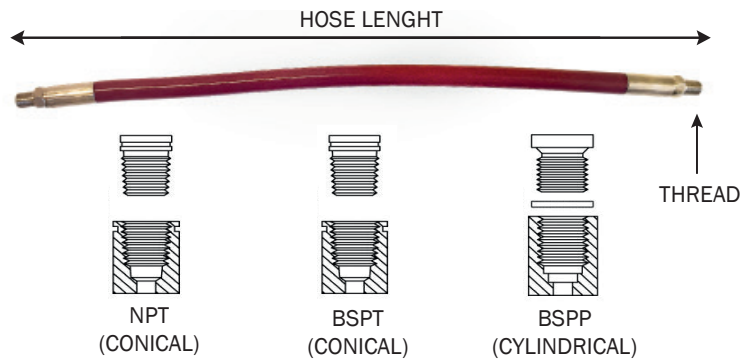

This autoclave hose is a convoluted stainless steel flexible hose, with an outer braid, stainless steel wire with an additional silicone layer around it to protect vacuum bag.

CONTACT DETAILS

Name :

First Name :

Company :

Phone :

E-mail :

Country :

Address :

LENGHT	<input type="text"/>
	0,2 to 50m
QUANTITY	<input type="text"/>

LEFT SIZE OF THE HOSE										
THREAD SIZE	1/4"	3/8"	1/2"	3/4"	THREAD TYPE	BSP	NPT	ELBOW	YES	NO
THREAD	MALE	FEMALE			BSP TYPE	BSPP	BSPT			

RIGHT SIZE OF THE HOSE										
THREAD SIZE	1/4"	3/8"	1/2"	3/4"	THREAD TYPE	BSP	NPT	ELBOW	YES	NO
THREAD	MALE	FEMALE			BSP TYPE	BSPP	BSPT			