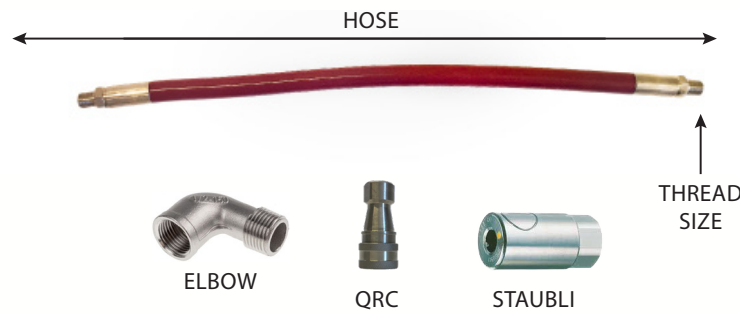

The hose consists of a convoluted stainless steel flexible hose, with an outer braid, stainless steel wire with an additional Silicone Layer around it to protect vacuum bag.

CONTACT DETAILS

Name:

First name:

Company:

Department:

Phone:

Country:

E-mail:

LENGTH	
0,2 to 50 meters	

LEFT SIDE										
THREAD SIZE	1/4	3/8	1/2	OTHER	THREAD TYPE	NPT	BSP	ELBOW	YES	NO
CONNECTION PLUG	MALE	FEMALE			CONNECTION TYPE	QRC	STAUBLI			

RIGHT SIDE										
THREAD SIZE	1/4	3/8	1/2	OTHER	THREAD SIZE	NPT	BSP	ELBOW	YES	NO
CONNECTION PLUG	MALE	FEMALE			CONNECTION TYPE	QRC	STAUBLI			